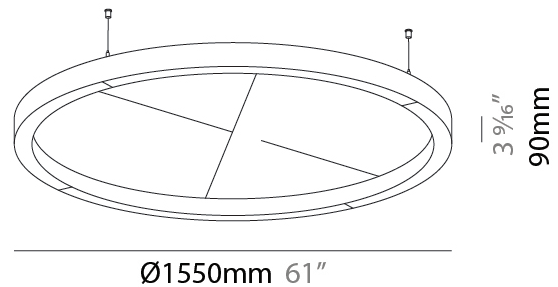

GENERAL

Series: Glorious Slim Acoustic
Brand: Prolight
Division: Architectural
Mounting Type: Suspension
Mounting Location: Ceiling
Subcategory: Acoustic

PHYSICAL

Shape: Round
Length (mm): 1550
Length (in): 61
Width (mm): 90
Width (in): 3 9/16
Light Distribution: Direct / Indirect
Diffuser: PMMA - Opal / Micro-Prism
Fixture Finish: SSR / BKV / CWI / CRY / HAB / UFT / ITA / RUA / FTG / MYG / LOD / PUS / FRO / FUP / KIA / POP / BLS / SPG / MEY / GOH / GUM / CHC / COM / ABZ / JAG / OBR / MOS / ROR

Accent Finish: ANC / ASH / BNA / BTC / BZE / CEL / EGG / EVG / FOG / FOS / FST / FUA / IRI / IRO / KHA / LIC / LIM / MER / MSN / MUS / ONX / PEA / PLU / POL / PPY / RAY / ROY / RST / STE / SWD / TAN / TAU

Fixture Material: Aluminum
Cable Details: 2 000mm / 78 3/4" or 6 000mm / 236 1/4" Transparent Cable

ELECTRICAL

Lamp Type: LED (Zhaga Standard)
Input Wattage (W): 154
Total Output Wattage (W): 141.8
Dimming: Non-Dimmable
Driver Included: Yes
Driver Location: Integrated
Driver Type: Constant Current - Universal
Driver Class: Class 2
Input Voltage (V): 120 - 277

LED

Color Temperature (°K): 2700 / 3000 / 3500 / 4000
Max. Delivered Lumen (lm): Max 19158
Nominal Lumen (lm): Max 24446
CRI: >90 CRI
Lamp Life (hrs): 50000

OPTICAL

RATINGS AND CERTIFICATIONS

Certified By: CSA Certified to UL and CSA Standards
IP rating: IP20